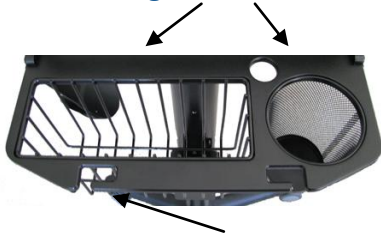

DURABLE

Constructed primarily from aluminum stock, this is one tough workstation that won't let you down on the job. A limited lifetime warranty is provided on all manufactured components.

ERGONOMIC

Weighing in at a sleek 35 lbs., pushing this workstation around all day won't qualify as a workout at your local gym. In addition, if you need to rest your feet the LapMotion I is easily height adjusted from a standing height to a comfortable sitting height.

ECONOMICAL

Can't justify spending \$3000.00 or more for your computer workstation? In most configurations the LapMotion I can be purchased for less than \$1000.00.

CONFIGURABLE

The LapMotion I is available in four different configurations, has two base options, and two power supply options. In addition our factory can build custom attachments to your specifications.

LAPMOTION I

DURABLE, ERGONOMIC, ECONOMICAL, CONFIGURABLE

Alternate base with three inch casters

Optional integrated storage | wire management baskets

Integrated cord wrap

Upgrade Caster

Integrated handle

Optional slide out mouse tray.

Technical Specifications

• **Height:**

Down Position: 29.5 - 31 inches

Up Position: 46.5 - 48 inches

• **Footprint: 23 inches**

- **Laptop Compliance: Accommodates 17 inch wide screen laptops and smaller**
- **Security Lockdown Bracket**
- **100% aluminum powder coat construction**
- **Limited Lifetime Warranty on manufactured parts**