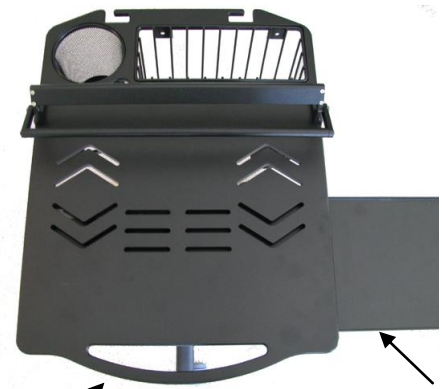

DURABLE

Constructed primarily from aluminum stock, this is one tough workstation that won't let you down on the job. A limited lifetime warranty is provided on all manufactured components.

ERGONOMIC

Weighing in at a sleek 35 lbs., pushing this workstation around all day won't qualify as a workout at your local gym. In addition, if you need to rest your feet the LapMotion I is easily height adjusted from a standing height to a comfortable sitting height.

LAPMOTION I

DURABLE, ERGONOMIC, ECONOMICAL, CONFIGURABLE

Alternate base with three inch casters

Optional integrated storage | wire management baskets

Integrated cord wrap

Upgrade Caster

Integrated handle

Optional slide out mouse tray.

Technical Specifications

• **Height:**

Down Position: 29.5 - 31 inches

Up Position: 46.5 - 48 inches

• **Footprint: 23 inches**

- **Laptop Compliance: Accommodates 17 inch wide screen laptops and smaller**
- **Security Lockdown Bracket**
- **100% aluminum powder coat construction**
- **Limited Lifetime Warranty on manufactured parts**