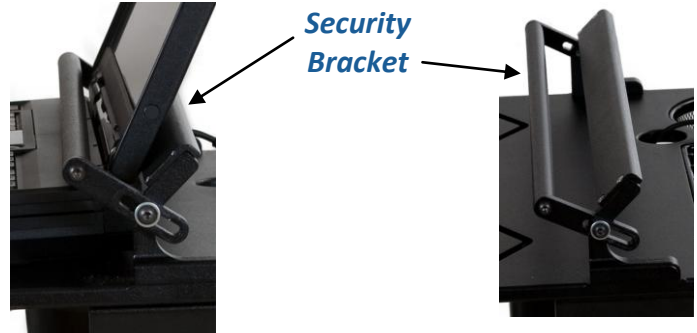

DURABLE

Constructed primarily from aluminum stock, this is one tough workstation that won't let you down on the job. A limited lifetime warranty is provided on all manufactured components.

ERGONOMIC

Weighing in at a sleek 35 lbs., pushing this workstation around all day won't qualify as a workout at your local gym. In addition, if you need to rest your feet the LapMotion I is easily height adjusted from a standing height to a comfortable sitting height.

ECONOMICAL

Can't justify spending \$3000.00 or more for your computer workstation? In most configurations the LapMotion I can be purchased for less than \$1000.00.

CONFIGURABLE

The LapMotion I is available in four different configurations, has two base options, and two power supply options. In addition our factory can build custom attachments to your specifications.

LAPMOTION I

DURABLE, ERGONOMIC, ECONOMICAL, CONFIGURABLE

Alternate base with three inch casters

Optional integrated storage | wire management baskets

Integrated cord wrap

Upgrade Caster

Integrated handle

Optional slide out mouse tray.

Technical Specifications

• **Height:**

Down Position: 29.5 - 31 inches

Up Position: 46.5 - 48 inches

• **Footprint: 23 inches**

- **Laptop Compliance: Accommodates 17 inch wide screen laptops and smaller**
- **Security Lockdown Bracket**
- **100% aluminum powder coat construction**
- **Limited Lifetime Warranty on manufactured parts**